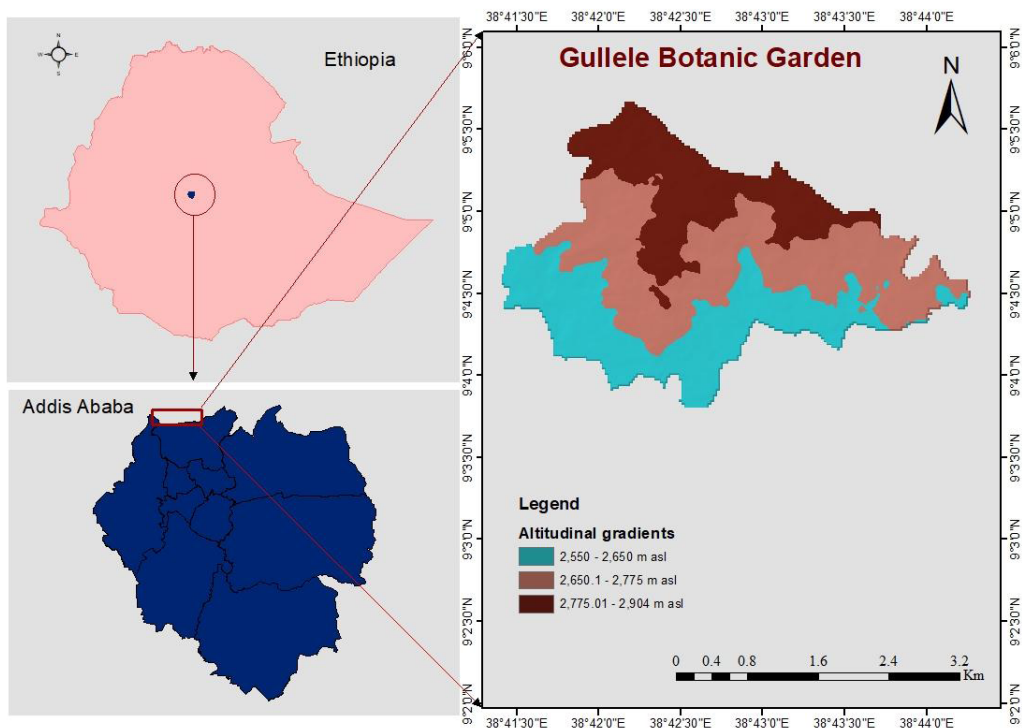

This Erratum relates to the following article:

Seta, T. & Belay, B. (2021). BOTANIC GARDEN PROFILE Gullele Botanic Garden, Addis Ababa (Ethiopia): Current status, Challenges and Opportunities. *Sibbaldia: The International Journal of Botanic Garden Horticulture*, (21), 13–34. <https://doi.org/10.24823/Sibbaldia.2021.313>

Fig. 1 on page 4 is corrected to the map below which depicts the geographical areas referred to in the text. The caption remains as originally published.

This correction does not change the content of the article or its interpretation.